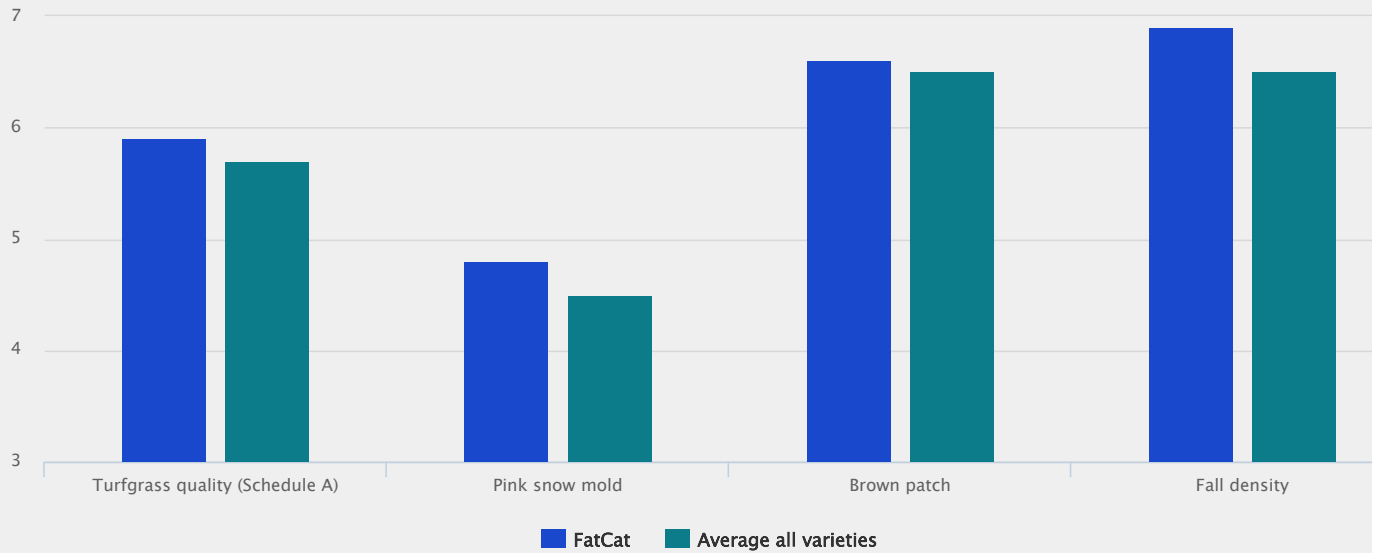

Specification and ratings

Turf quality, fall density and disease tolerance

Source: NTEP 2007-11

Scale 1-9, 9 = best turfgrass quality/resistance. X-axis abbreviations = trial sites